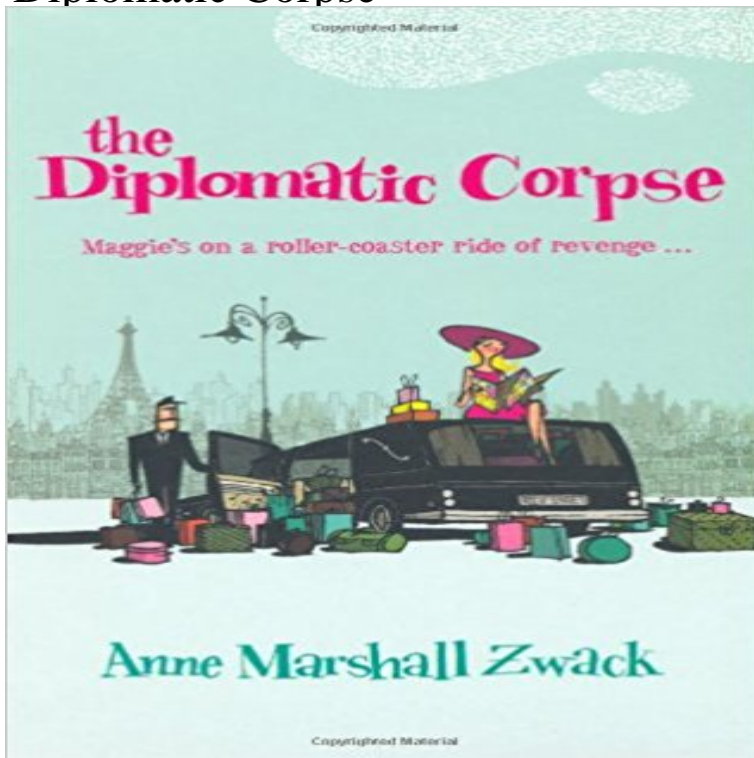

Diplomatic Corpse

When Maggie's husband, smooth, silver-haired, patrician Jeremy, the British Ambassador to Vienna, drops dead unexpectedly of a heart attack, she is stunned. But her shock soon turns to fury when she discovers that he died in the arms of a beautiful blonde Viennese hostess -- and that moreover while she, Maggie, was expected to make all sorts of domestic economies on behalf of the British tax-payer, Jeremy and the athletic Mausie had been indulging in expensive sea-food dinners, skiing trips and all manner of luxuries. But Mausie turns out to be, as it were, only the tip of the iceberg. As Maggie uncovers a trail of infidelities conducted under her nose in every one of the European cities she had so dutifully made her home in Jeremy's majestic wake, she determines to exact her revenge. With Zoltan, Jeremy's mournful Hungarian driver, she embarks on a magnificent Grand Tour of their former postings, wreaking a pleasurable havoc wherever she goes. Along the way, Maggie undergoes her own transformation and learns to re-evaluate her marriage, her own abilities - and just who her friends really are!